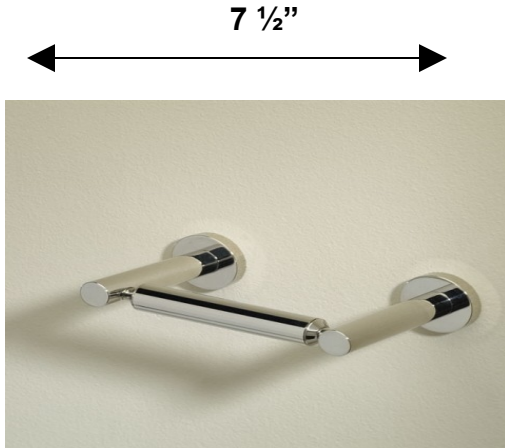

PORTO

67523 Double Post Roll Holder

**Description:**

Double post roll holder

Finishes:

CR- Chrome

NI - Nickel

ES – Satin nickel

Material:

Brass

Method of Fixing:

Direct to wall

Depth: 3 3/4"

Ø Of backplate: 1"

Center to Center: 5 3/4"

Country of Origin: